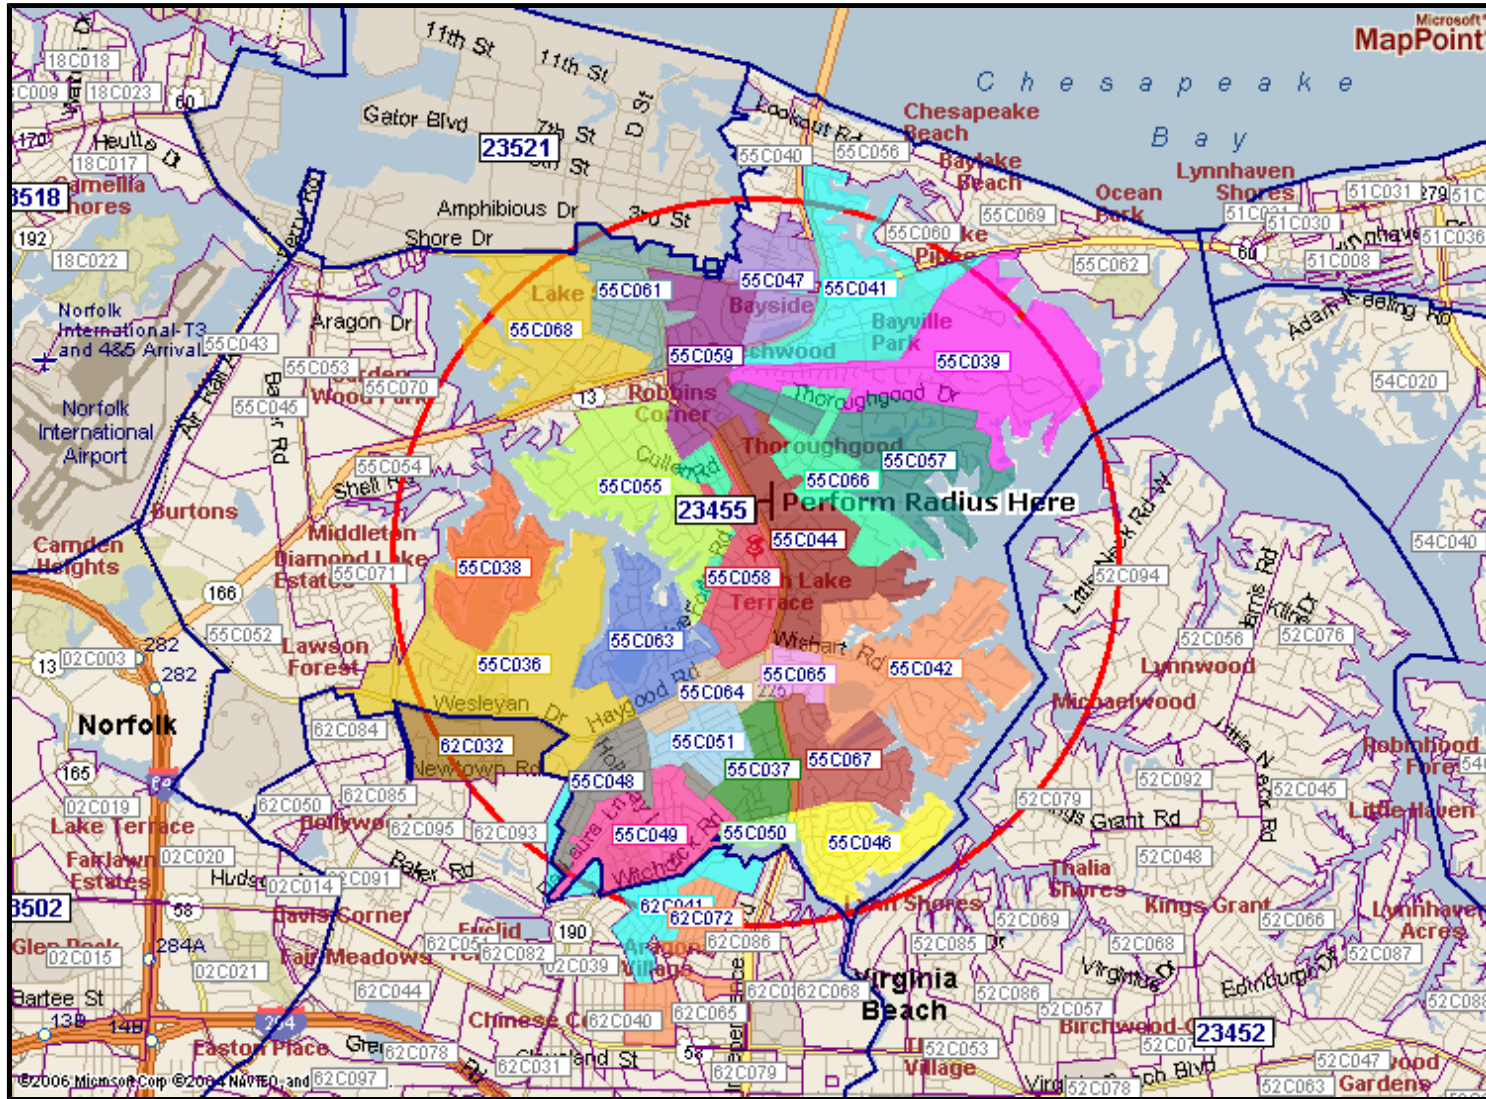

Sample Client Map
 2 Mile Radius Drawn From Specific Address Point

Customer No: Sample Client Map

Order No: Sample Client Map

Selected Zone: Virginia Beach, VA 23455

LOOKUP

Radius Info

Radius Type: Distance
 Distance: 2